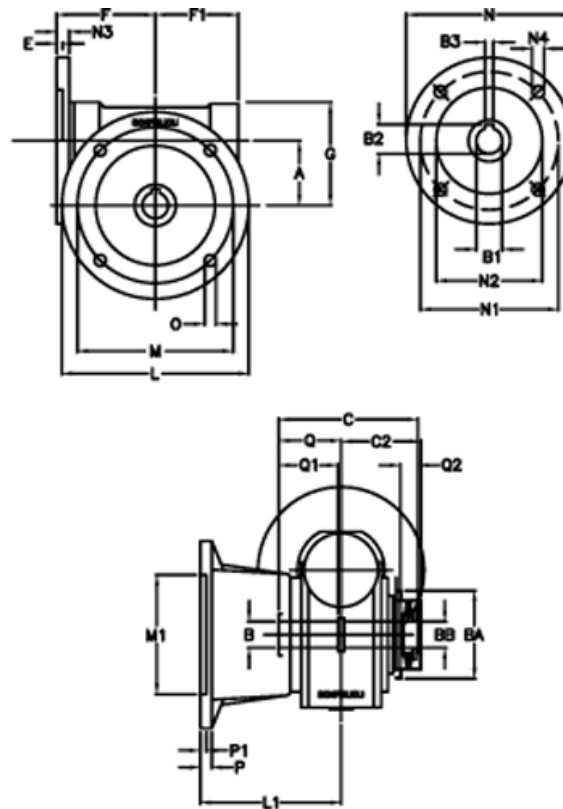

Data Sheet

Article number: 390204404662336

Description: Worm Gear with Torque Limiter
VF 44-L2-FA-46-P63B14

Measures

a = 44.6	C2 = 48	m = 87	P = 9
B = 18	Description = VF 44FA-xx-63B14	M1 = 60	P1 = 7
B1 E7 = 11	E = 2	N = 90	Q = 32.0
B2 = 12.8	F = 65	N1 = 75	Q1 = 32
B3 H9 = 4	F1 = 54	N2 = 60	Q2 = 12
BA = 40	g = 71	N3 = 8.0	
BB H7 = 11	L = 110	N4 = 5.5	
C = 79	L1 = 90	O = 8.5	